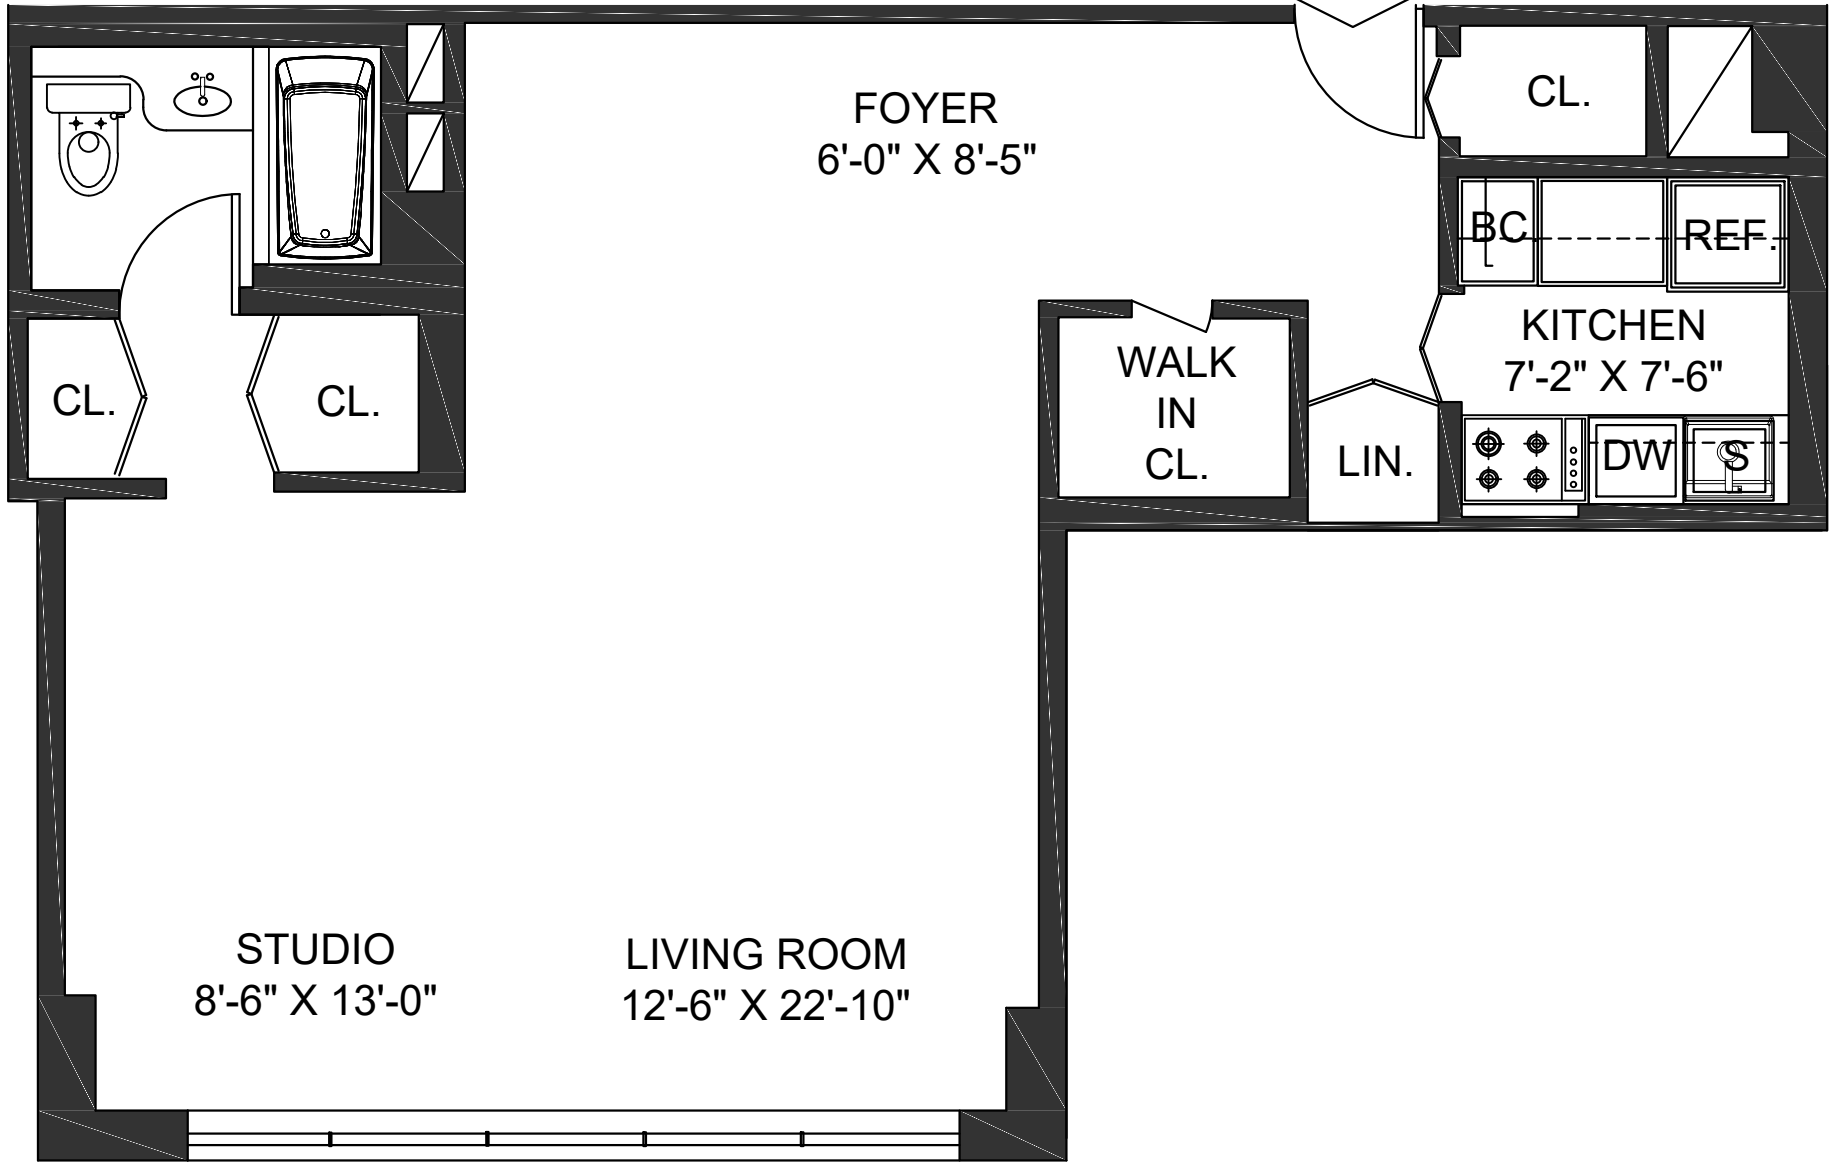

# UNIT K

- \* Studio
- \* 1 Bath
- \* 617 sq.ft.(3rd to 22nd)
- \* 687 sq.ft.(23rd to 40th)