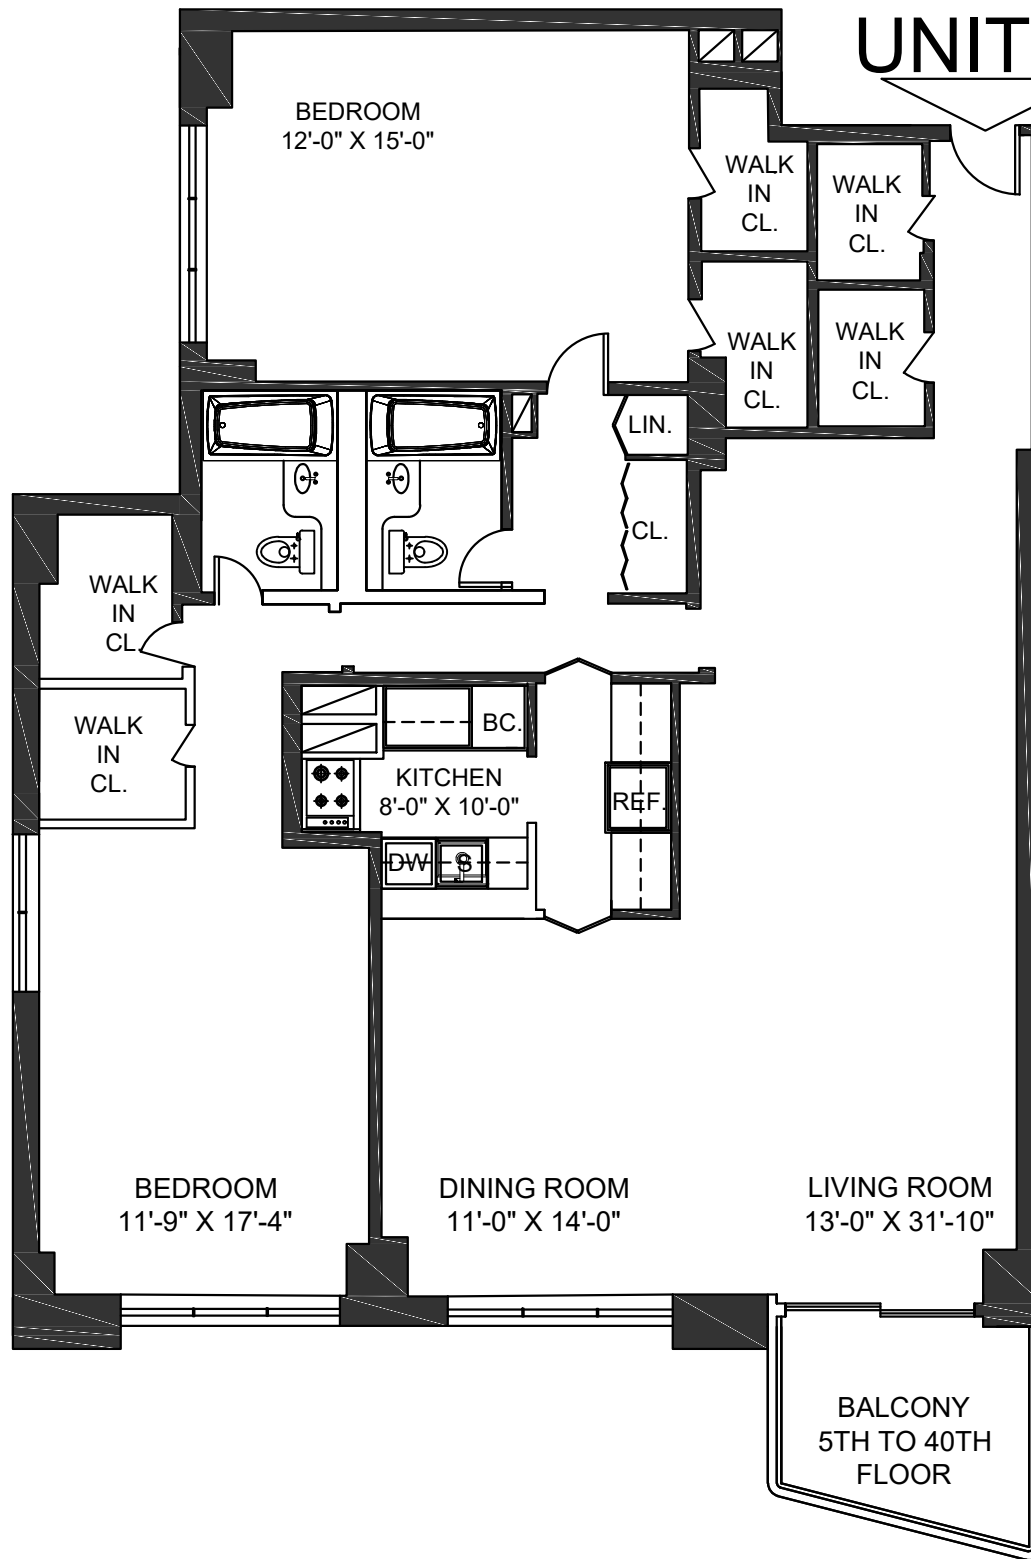

UNIT H

plaza
400

- * 2 Bedroom
- * 2 Bath
- * 1489 sq. ft.
- * Balcony (5th to 40th floor)