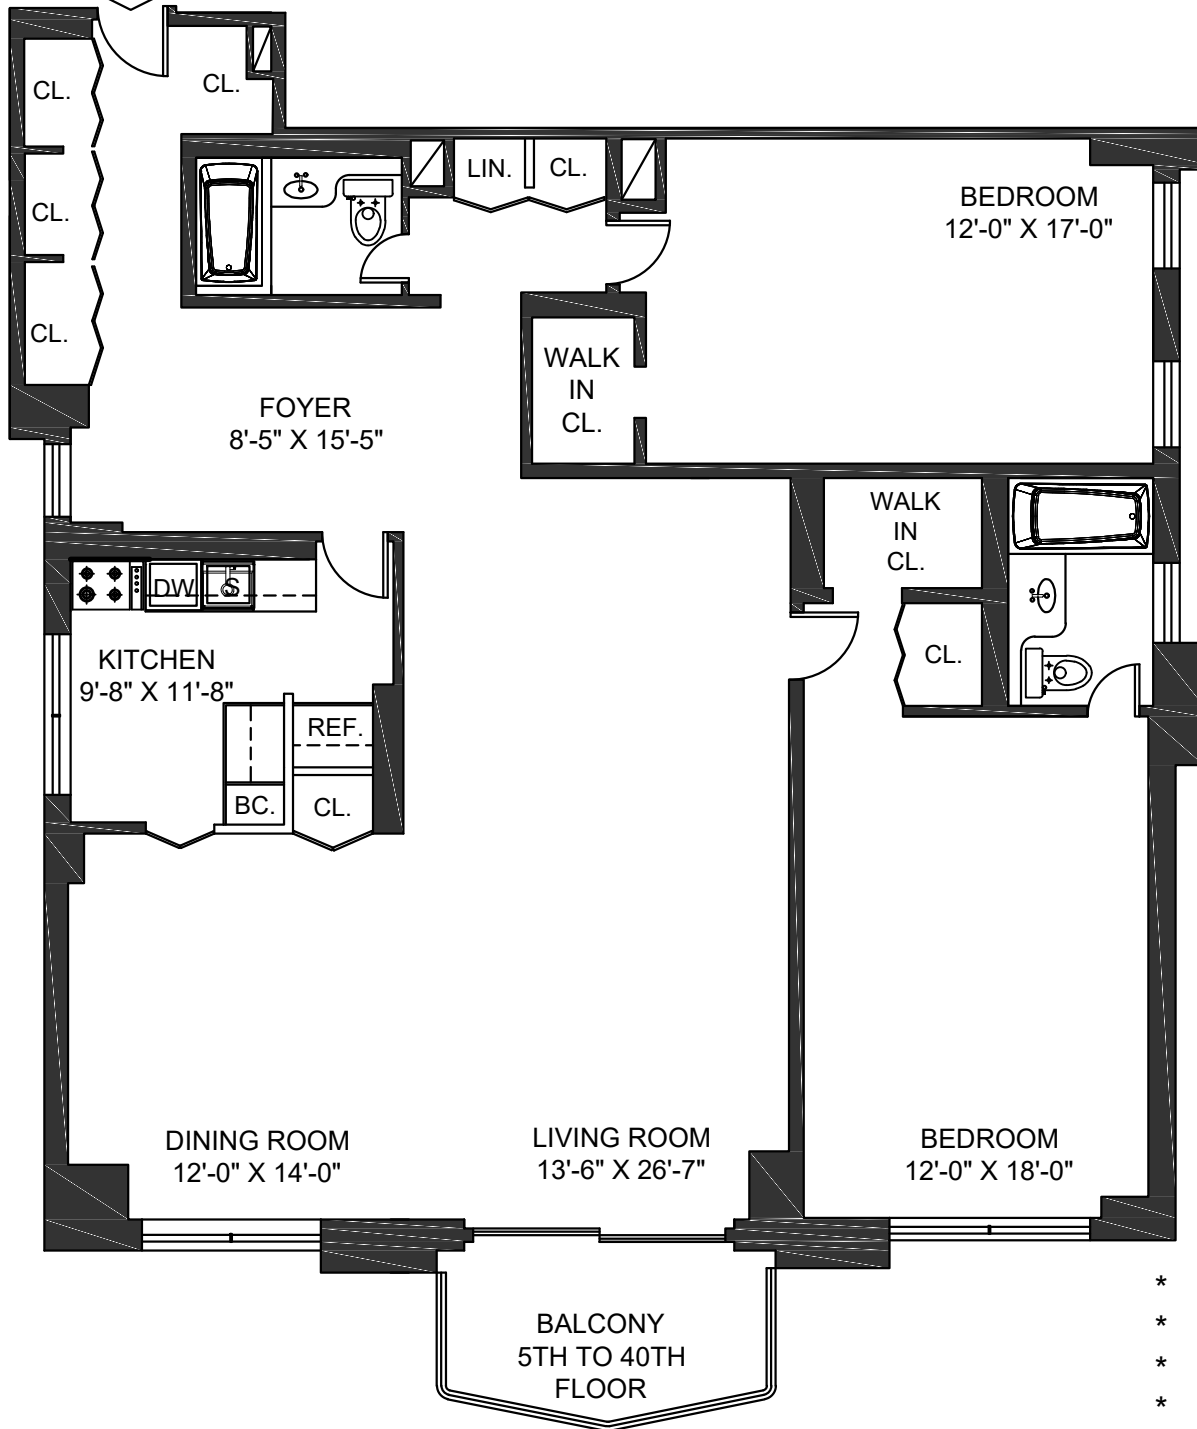

# UNIT D

- \* 2 Bedroom
- \* 2 Bath
- \* 1481 sq.ft.
- \* Balcony ( 5th to 40th floor)