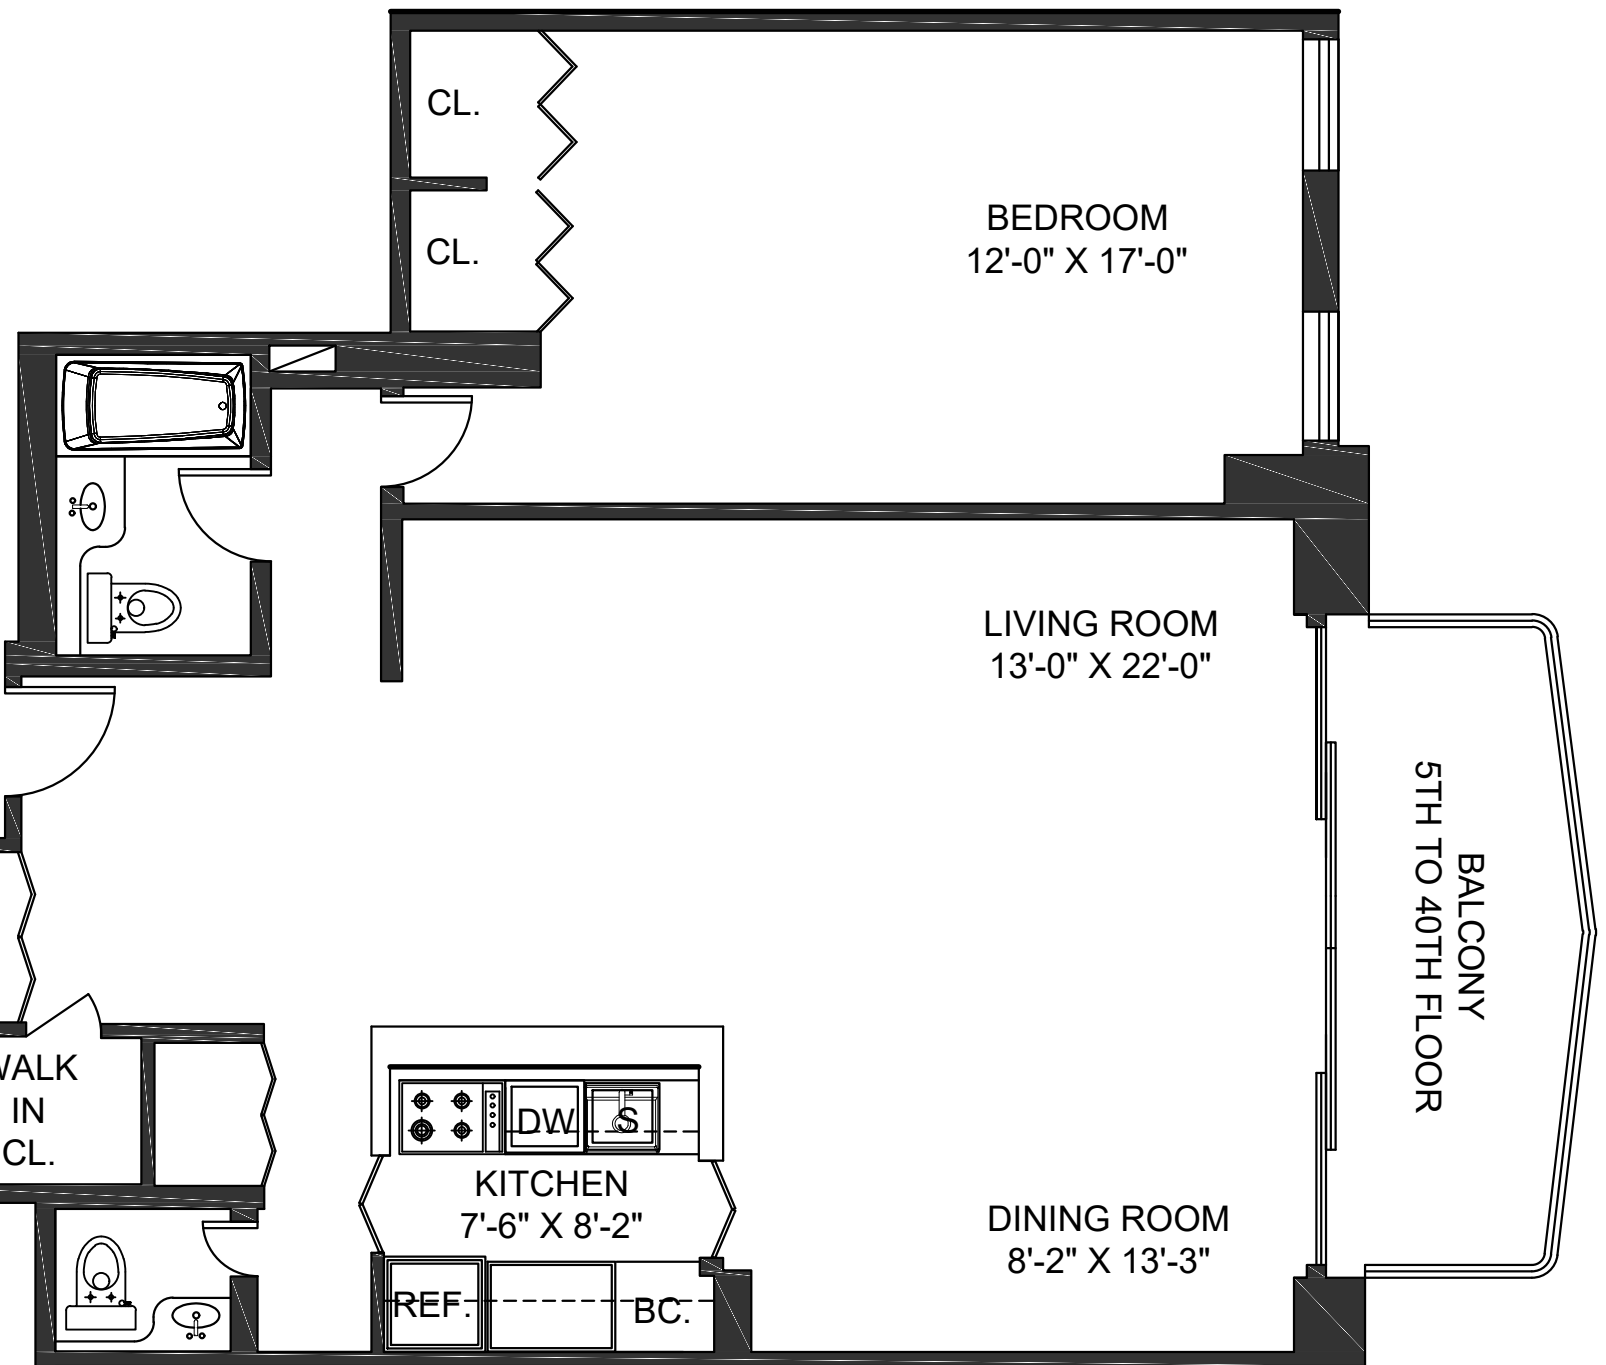

UNIT C

plaza
400

- * 1 Bedroom
- * 1-1/2 Bath
- * 933 sq.ft.
- * Balcony (5th to 40th floor)