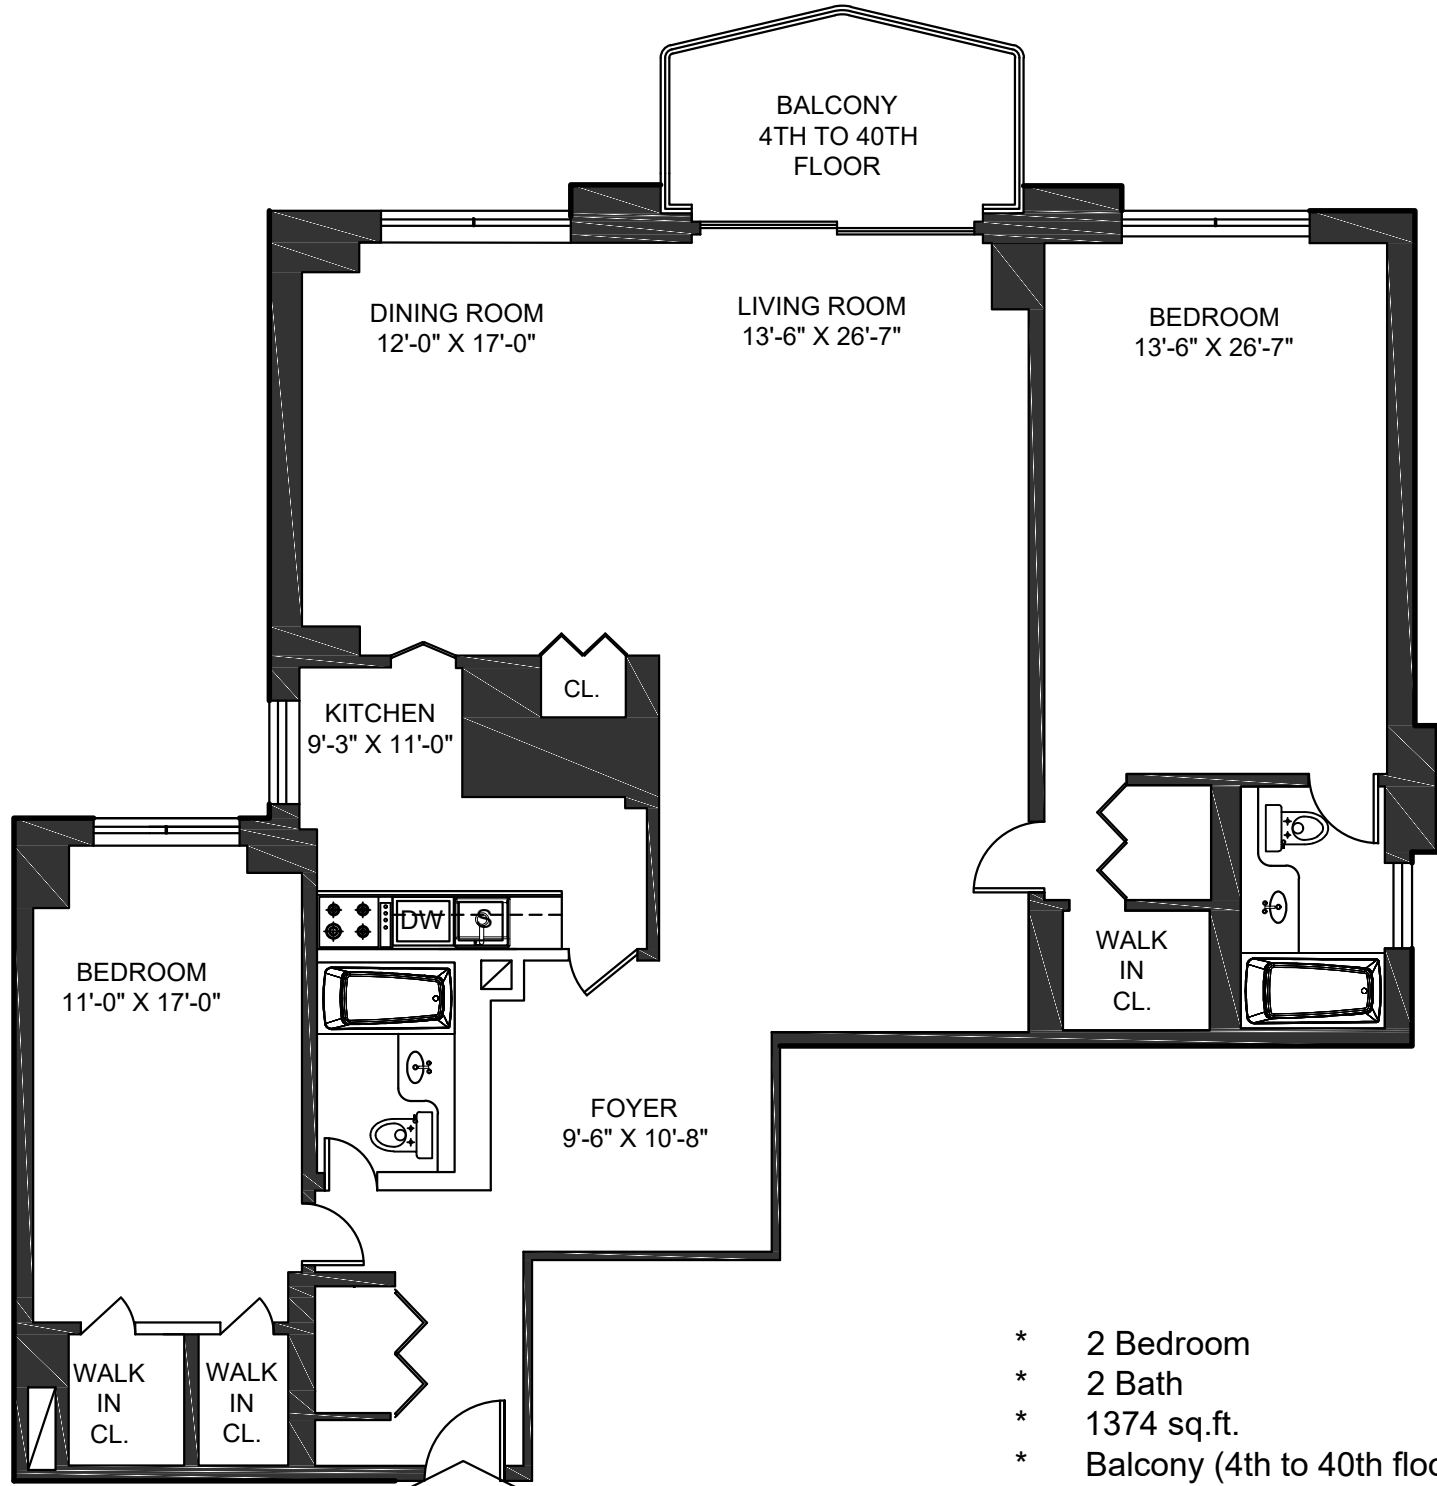

plaza
400

UNIT B

- * 2 Bedroom
- * 2 Bath
- * 1374 sq.ft.
- * Balcony (4th to 40th floor)