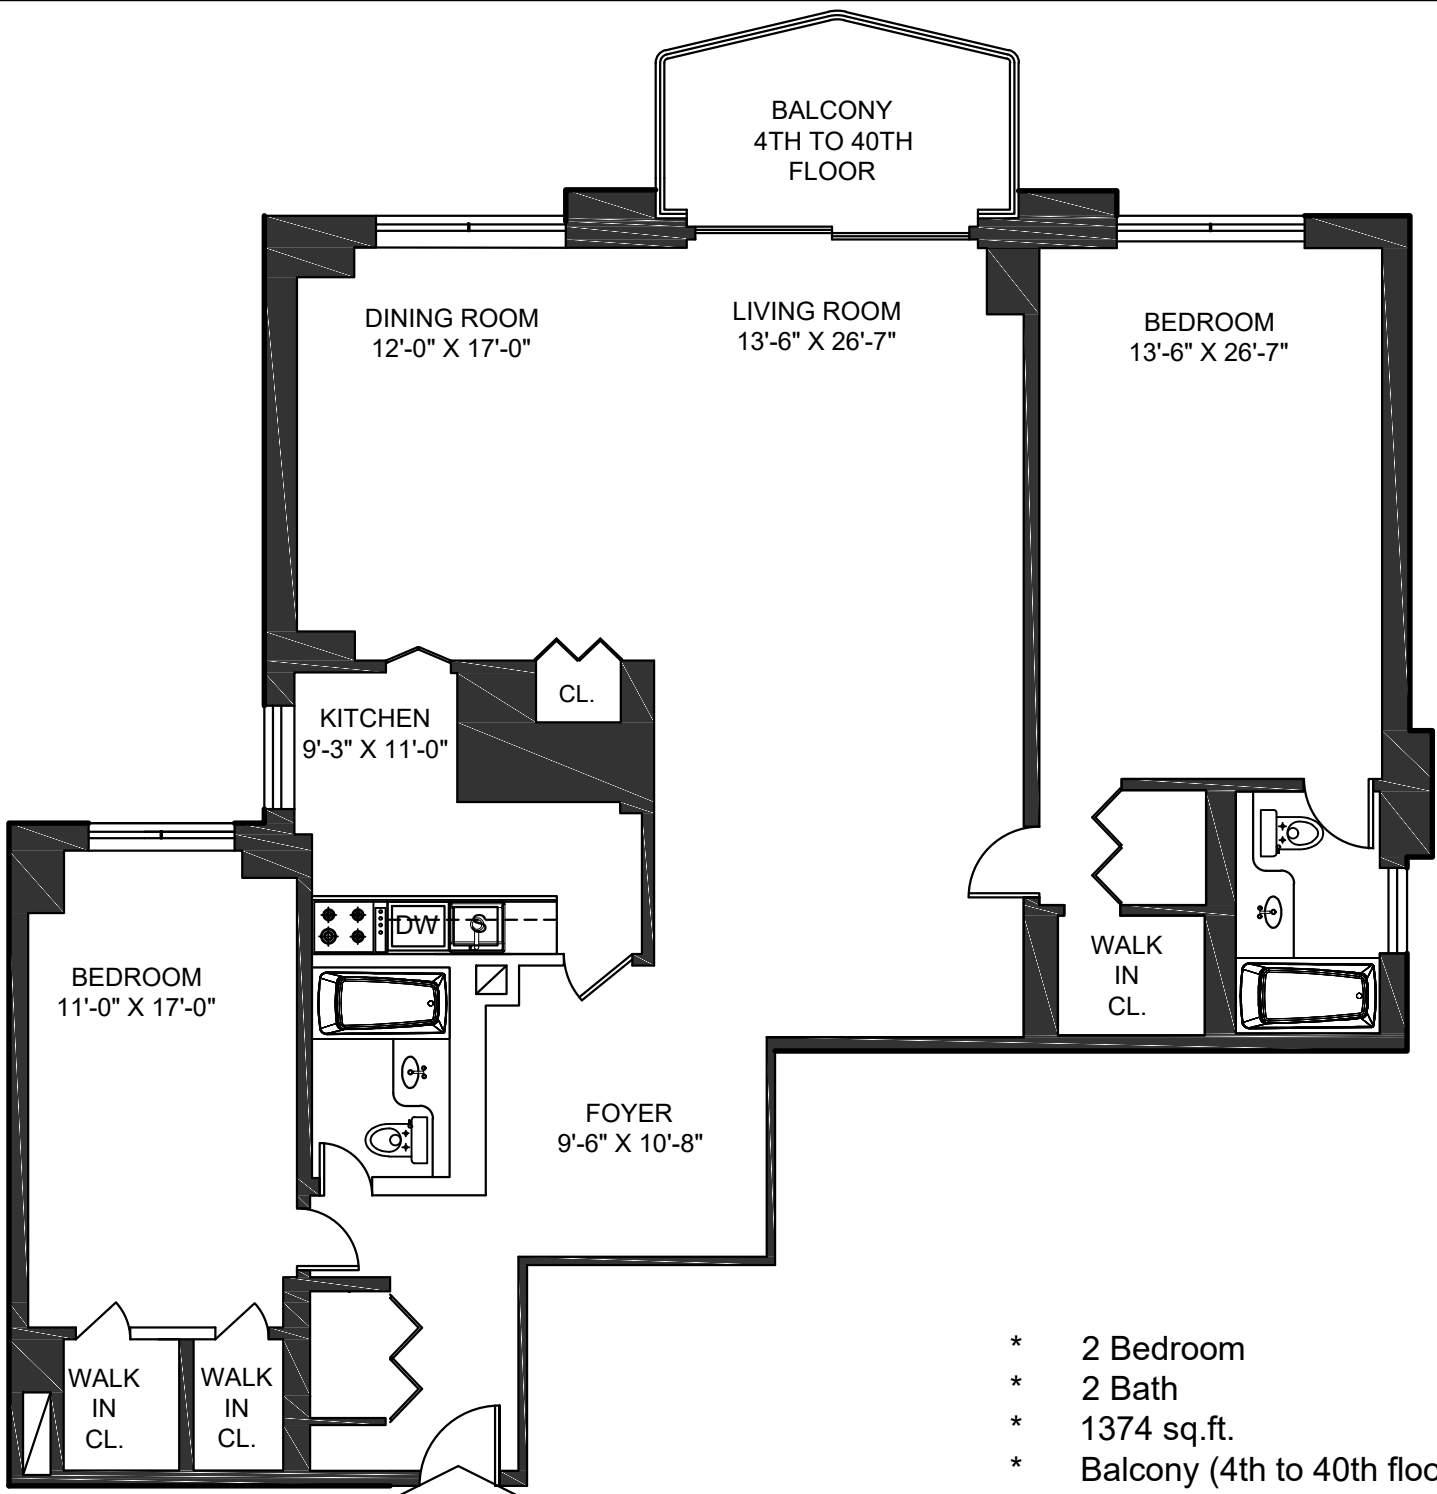

plaza
400

UNIT B

- * 2 Bedroom
- * 2 Bath
- * 1374 sq.ft.
- * Balcony (4th to 40th floor)