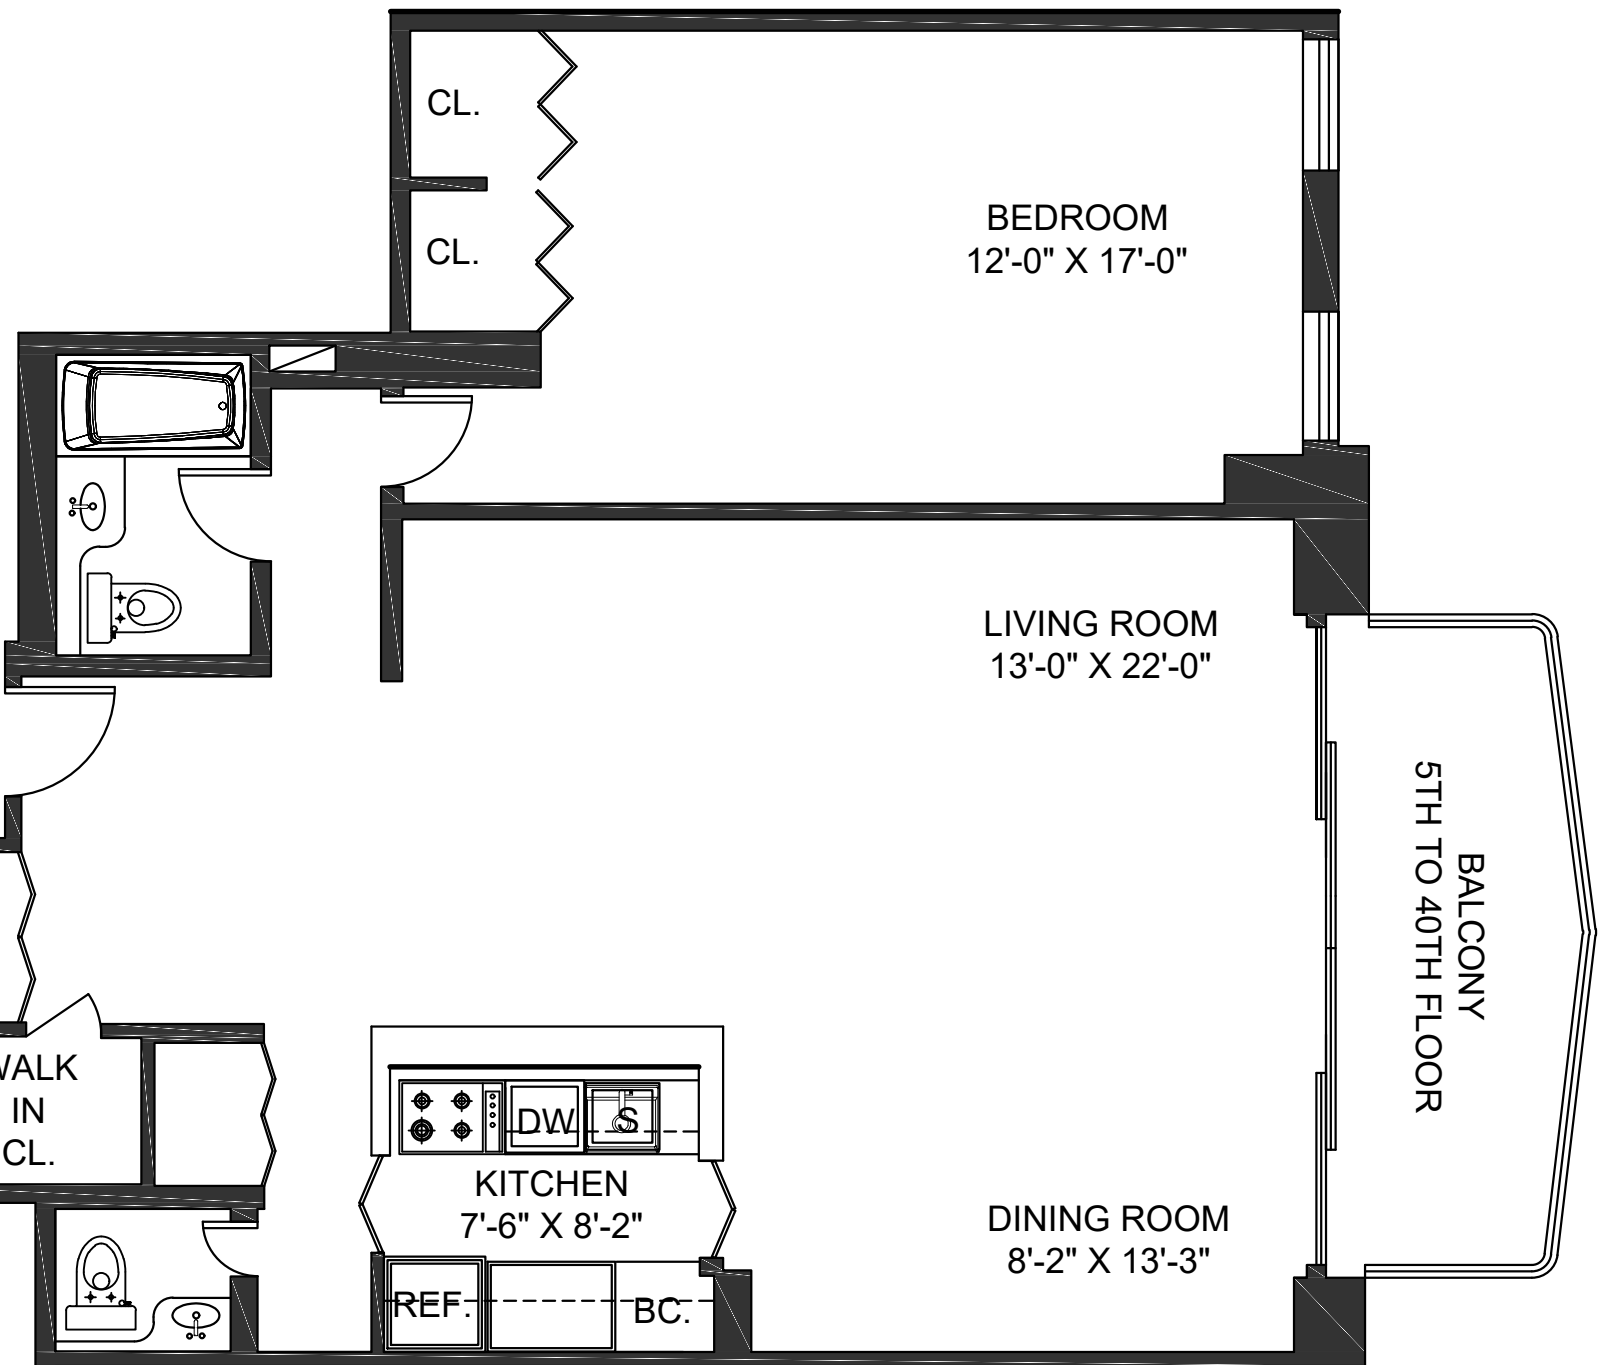

UNIT C

plaza
400

- * 1 Bedroom
- * 1-1/2 Bath
- * 933 sq.ft.
- * Balcony (5th to 40th floor)