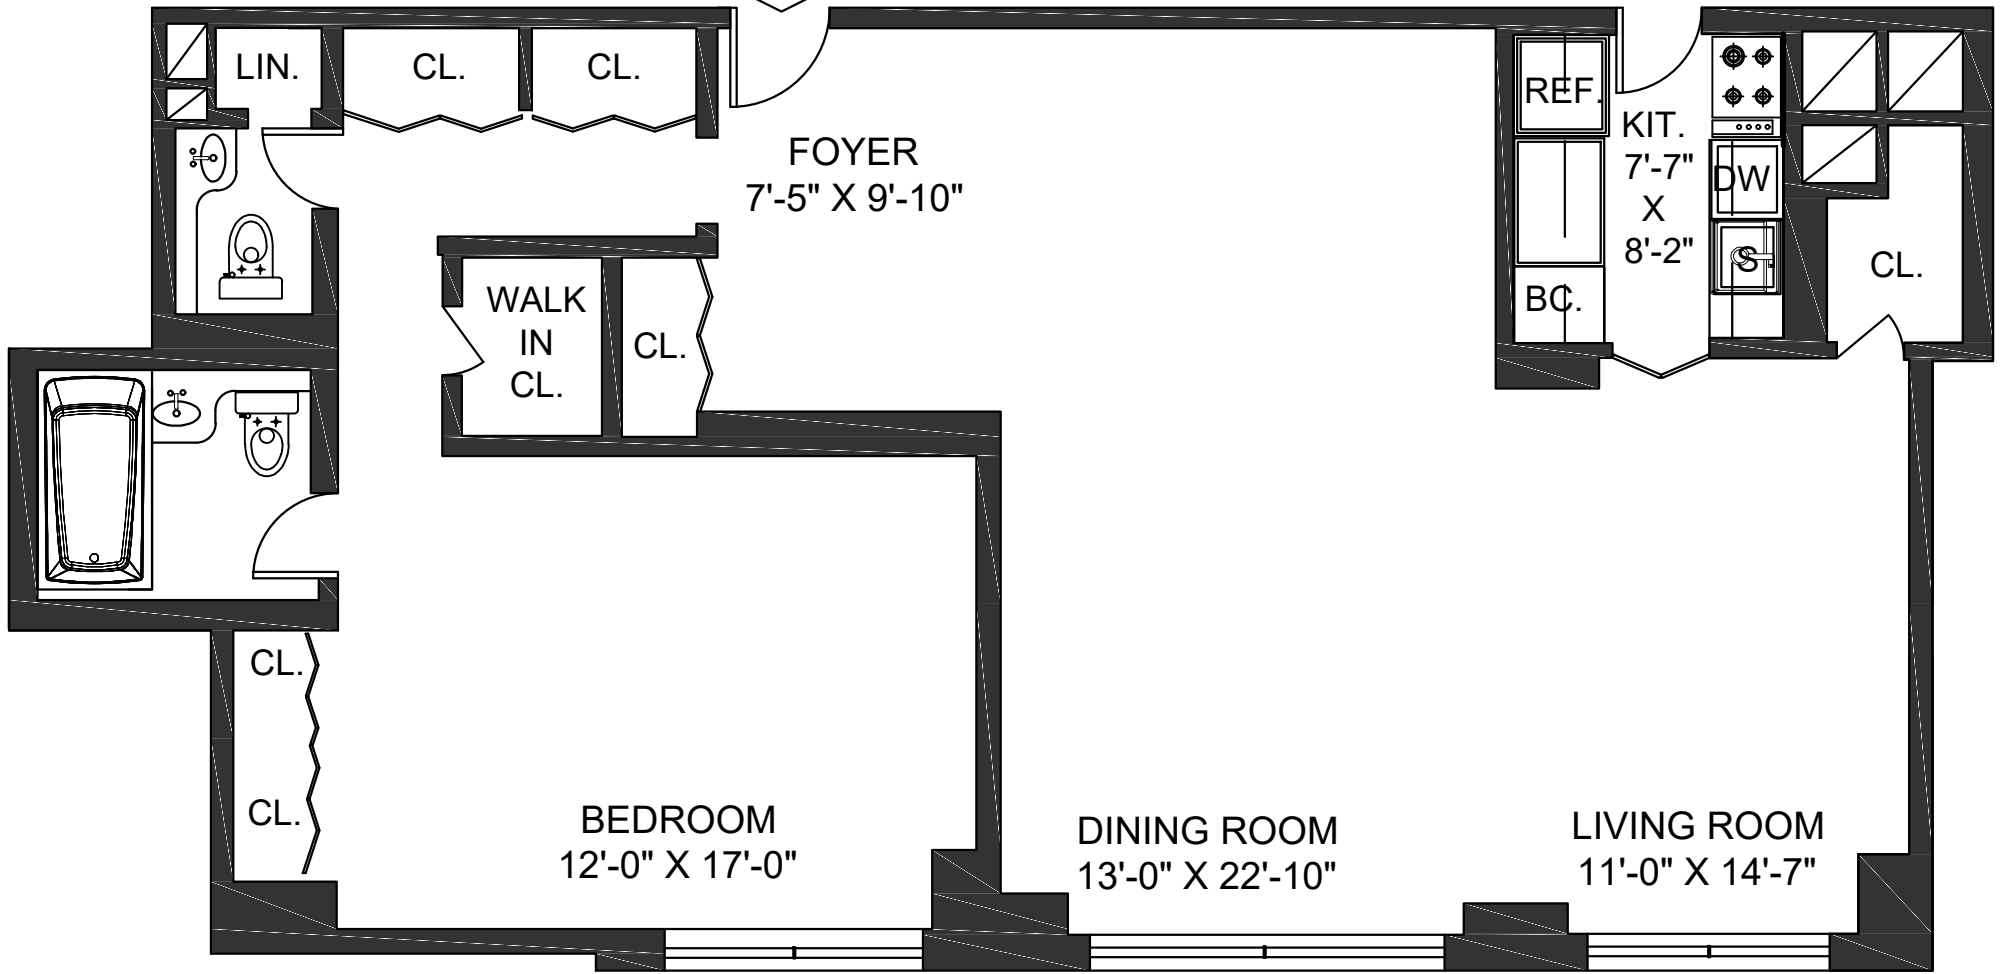

UNIT E

- * 1 Bedroom
- * 1-1/2 Bath
- * 1009 sq.ft.
- * Kitchen service entrance