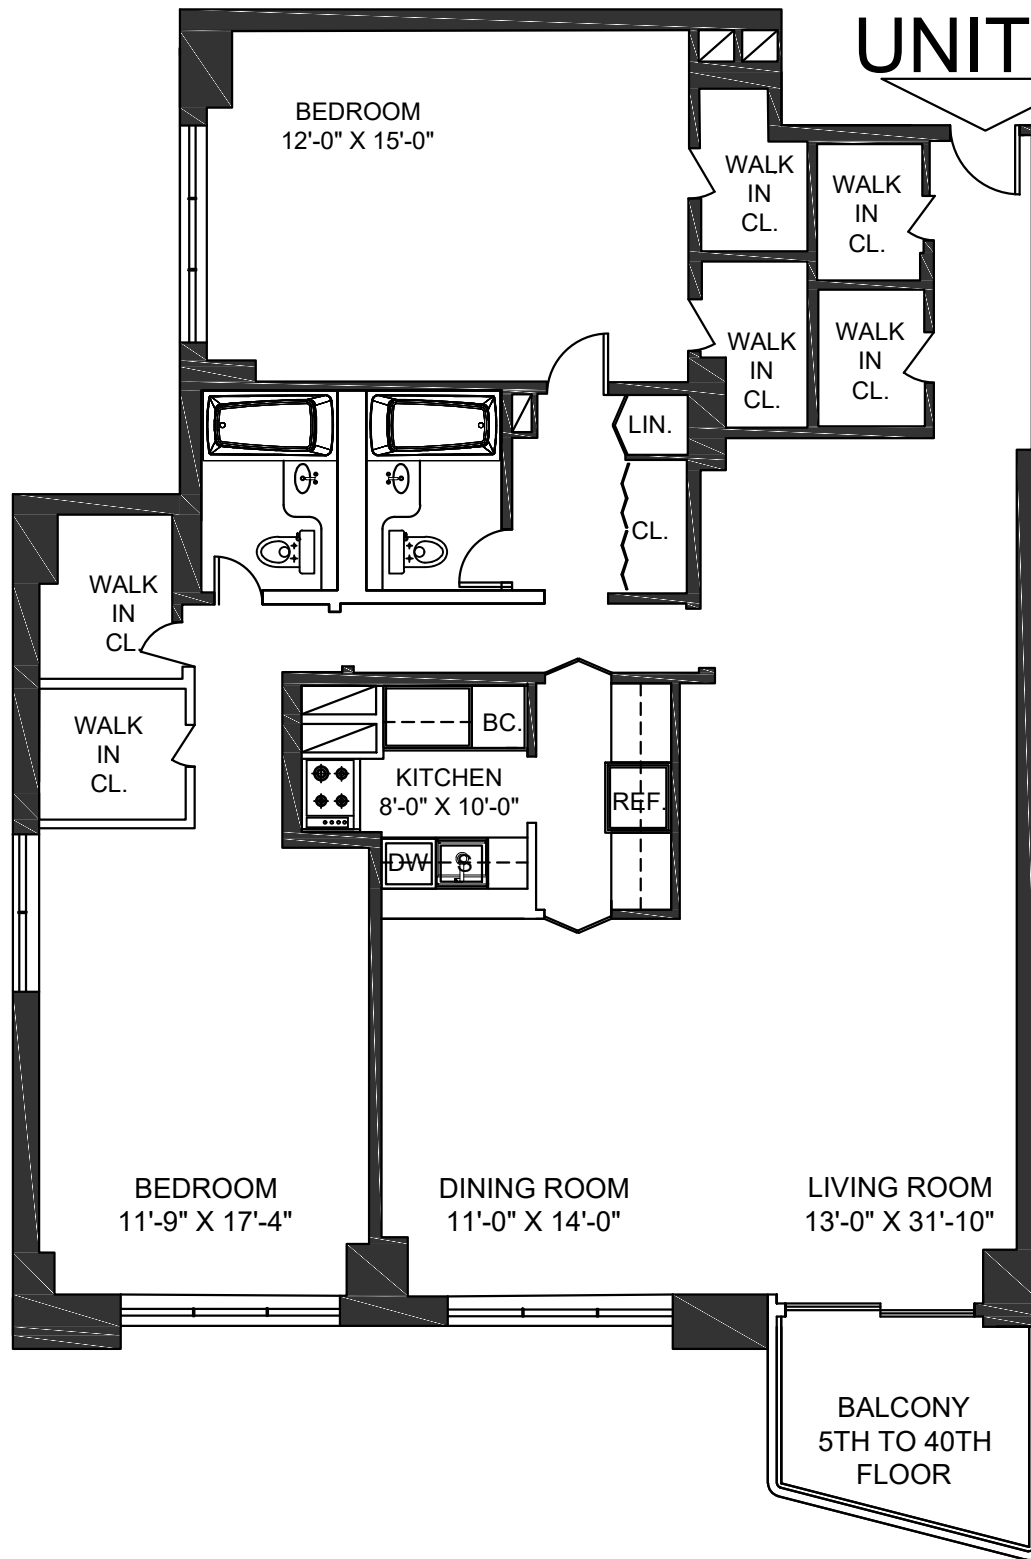

# UNIT H

plaza  
400

- \* 2 Bedroom
- \* 2 Bath
- \* 1489 sq.ft.
- \* Balcont (5th to 40th floor)