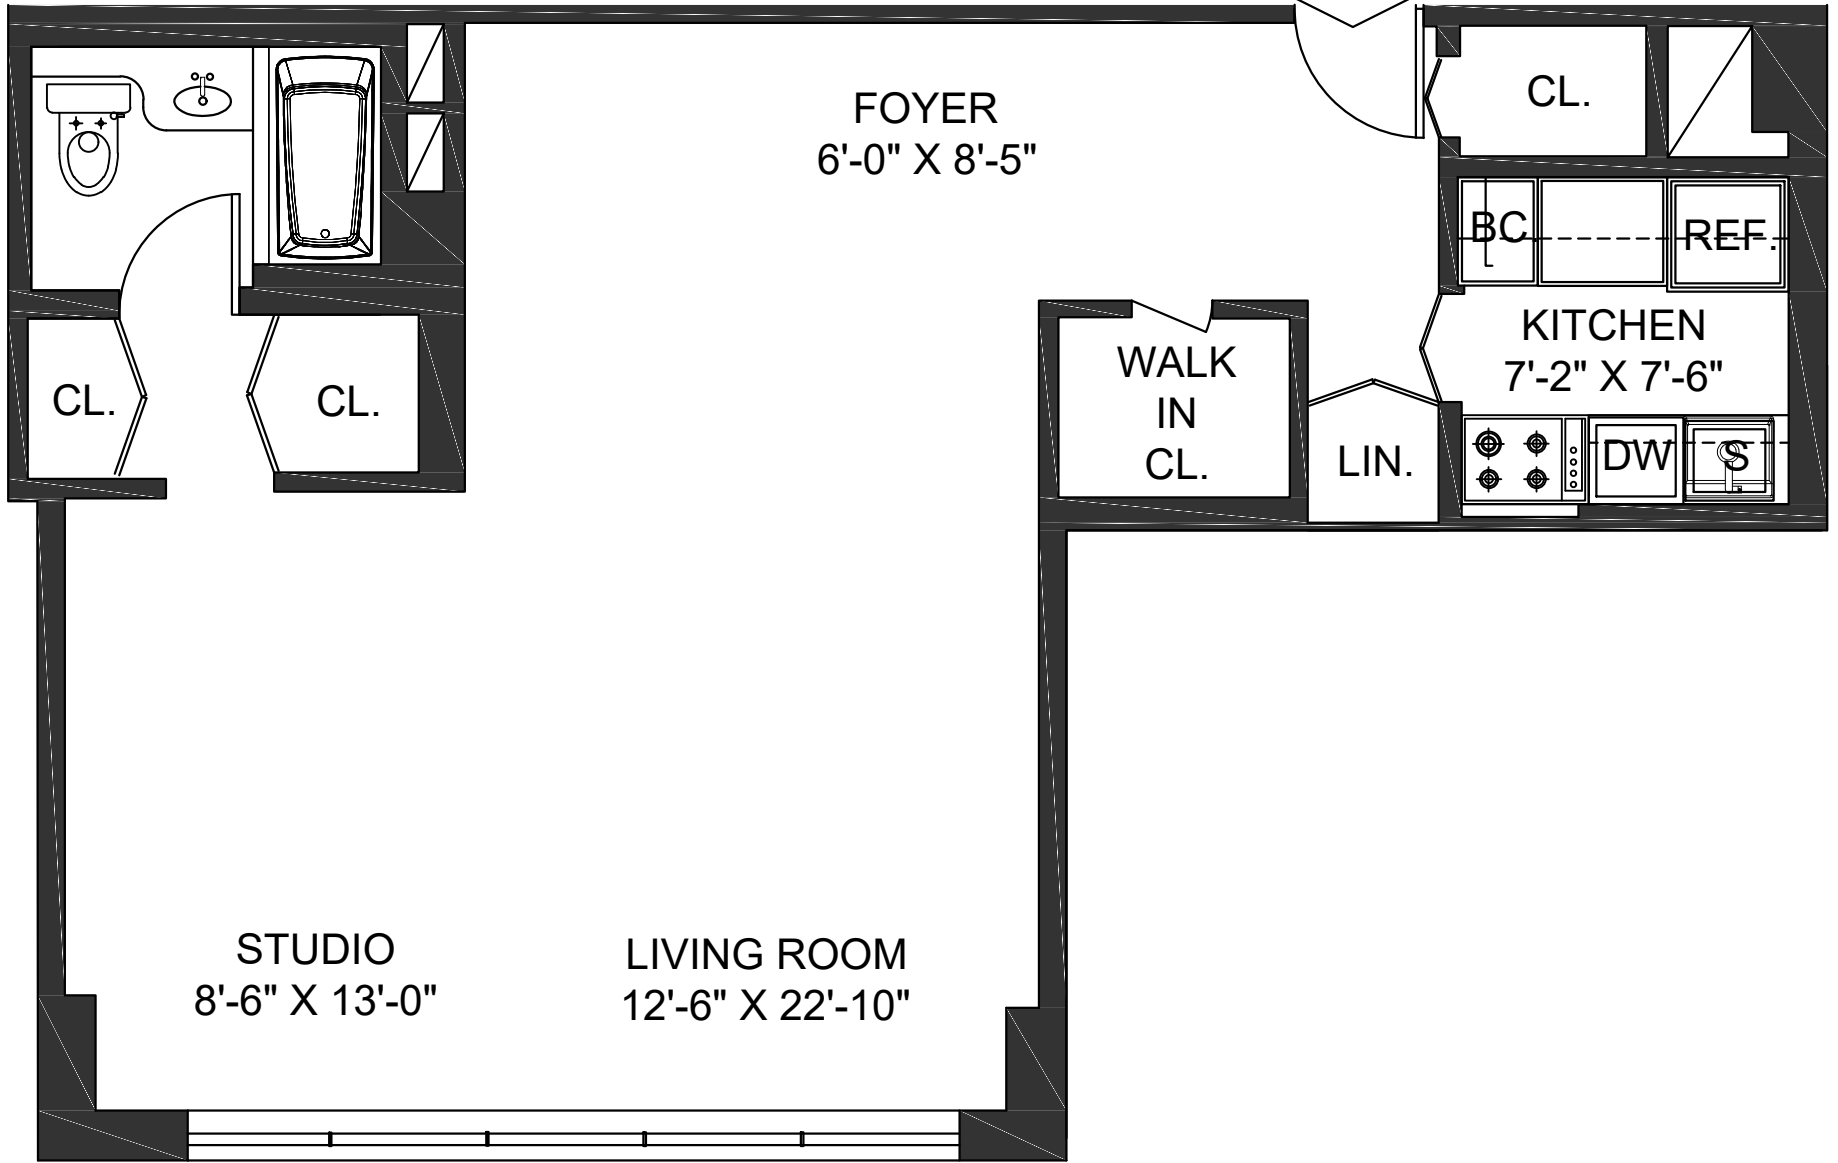

UNIT K

- * Studio
- * 1 Bath
- * 617 sq.ft.(3rd to 22nd)
- * 687 sq.ft.(23rd to 40th)