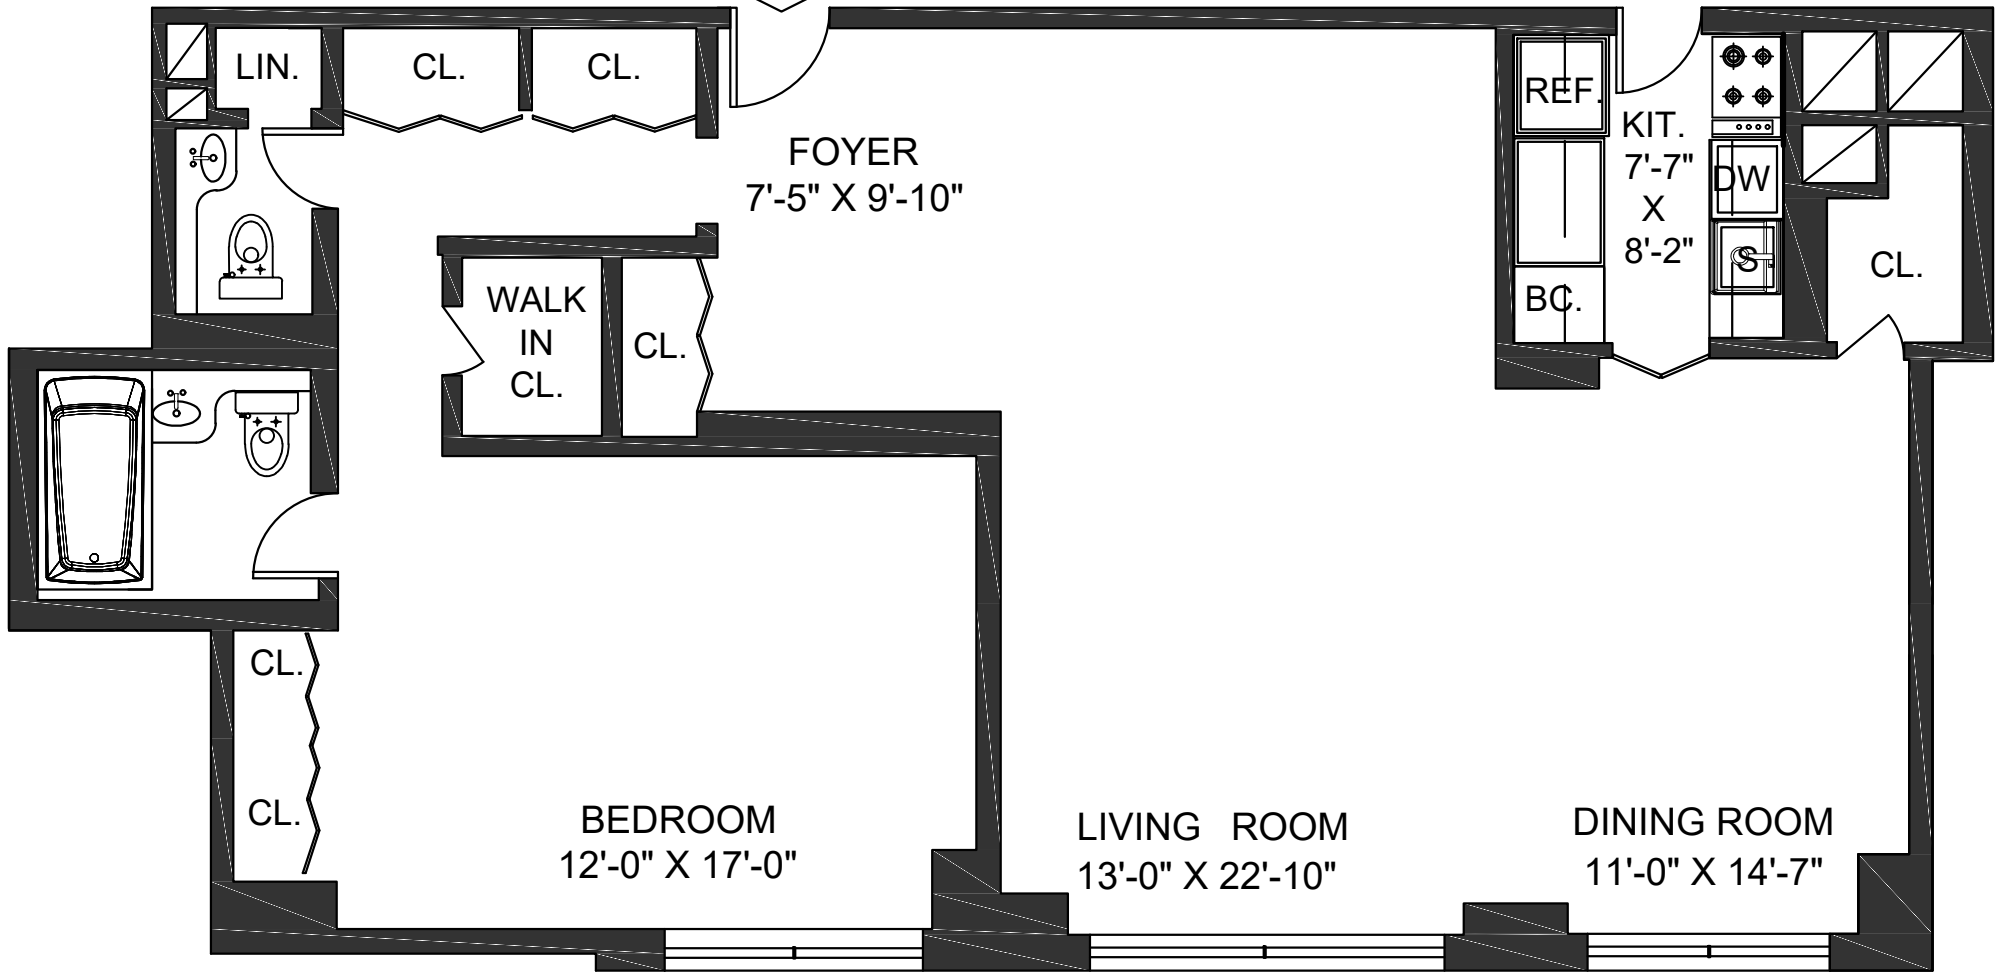

UNIT E

- * 1 Bedroom
- * 1-1/2 Bath
- * 1009 sq.ft.
- * Kitchen service entrance