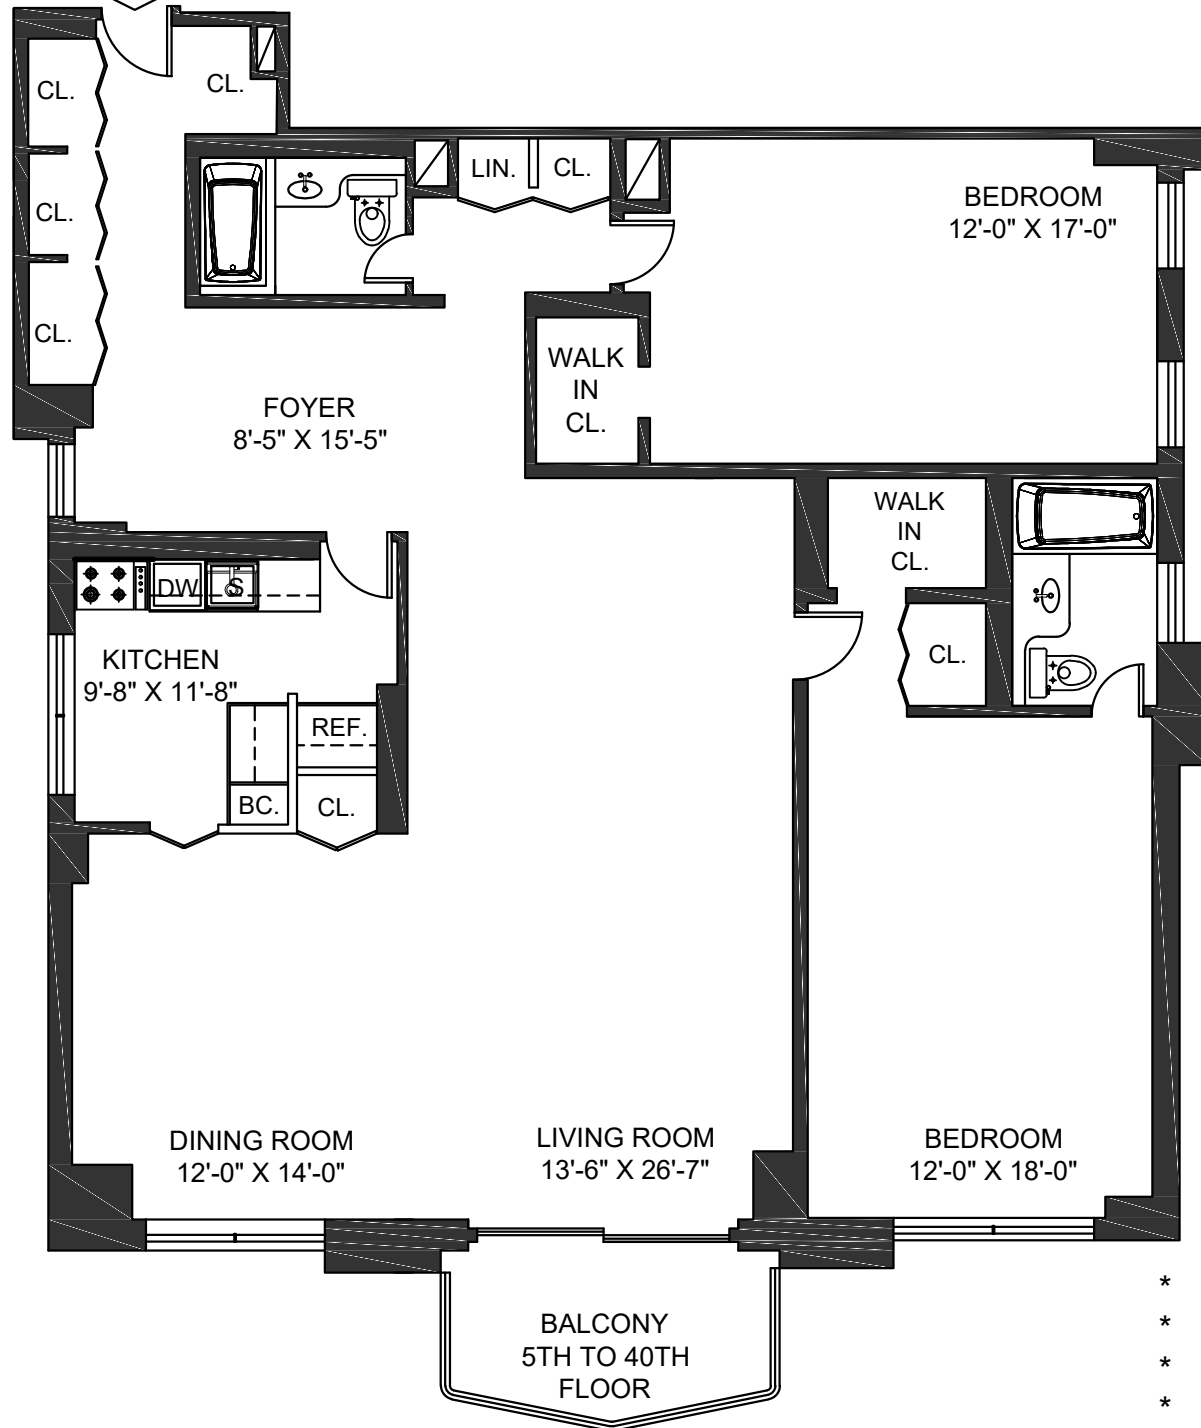

UNIT D

- * 2 Bedroom
- * 2 Bath
- * 1481 sq.ft.
- * Balcony (5th to 40th floor)