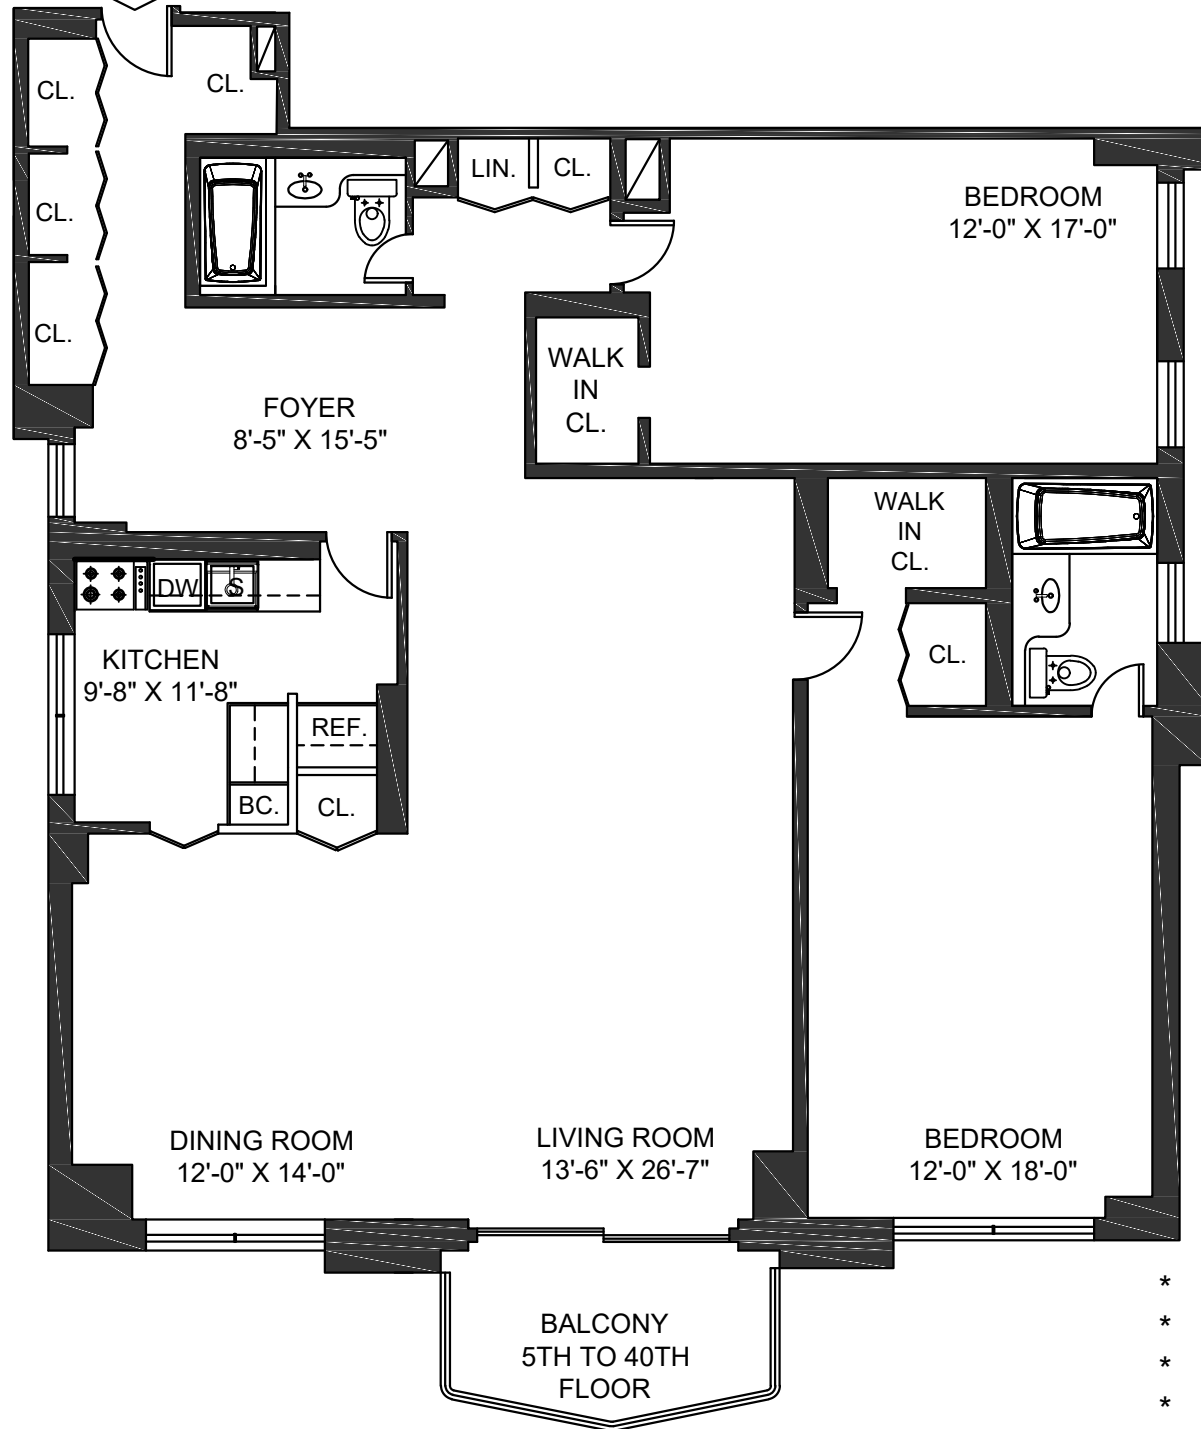

UNIT D

- * 2 Bedroom
- * 2 Bath
- * 1481 sq.ft.
- * Balcony (5th to 40th floor)